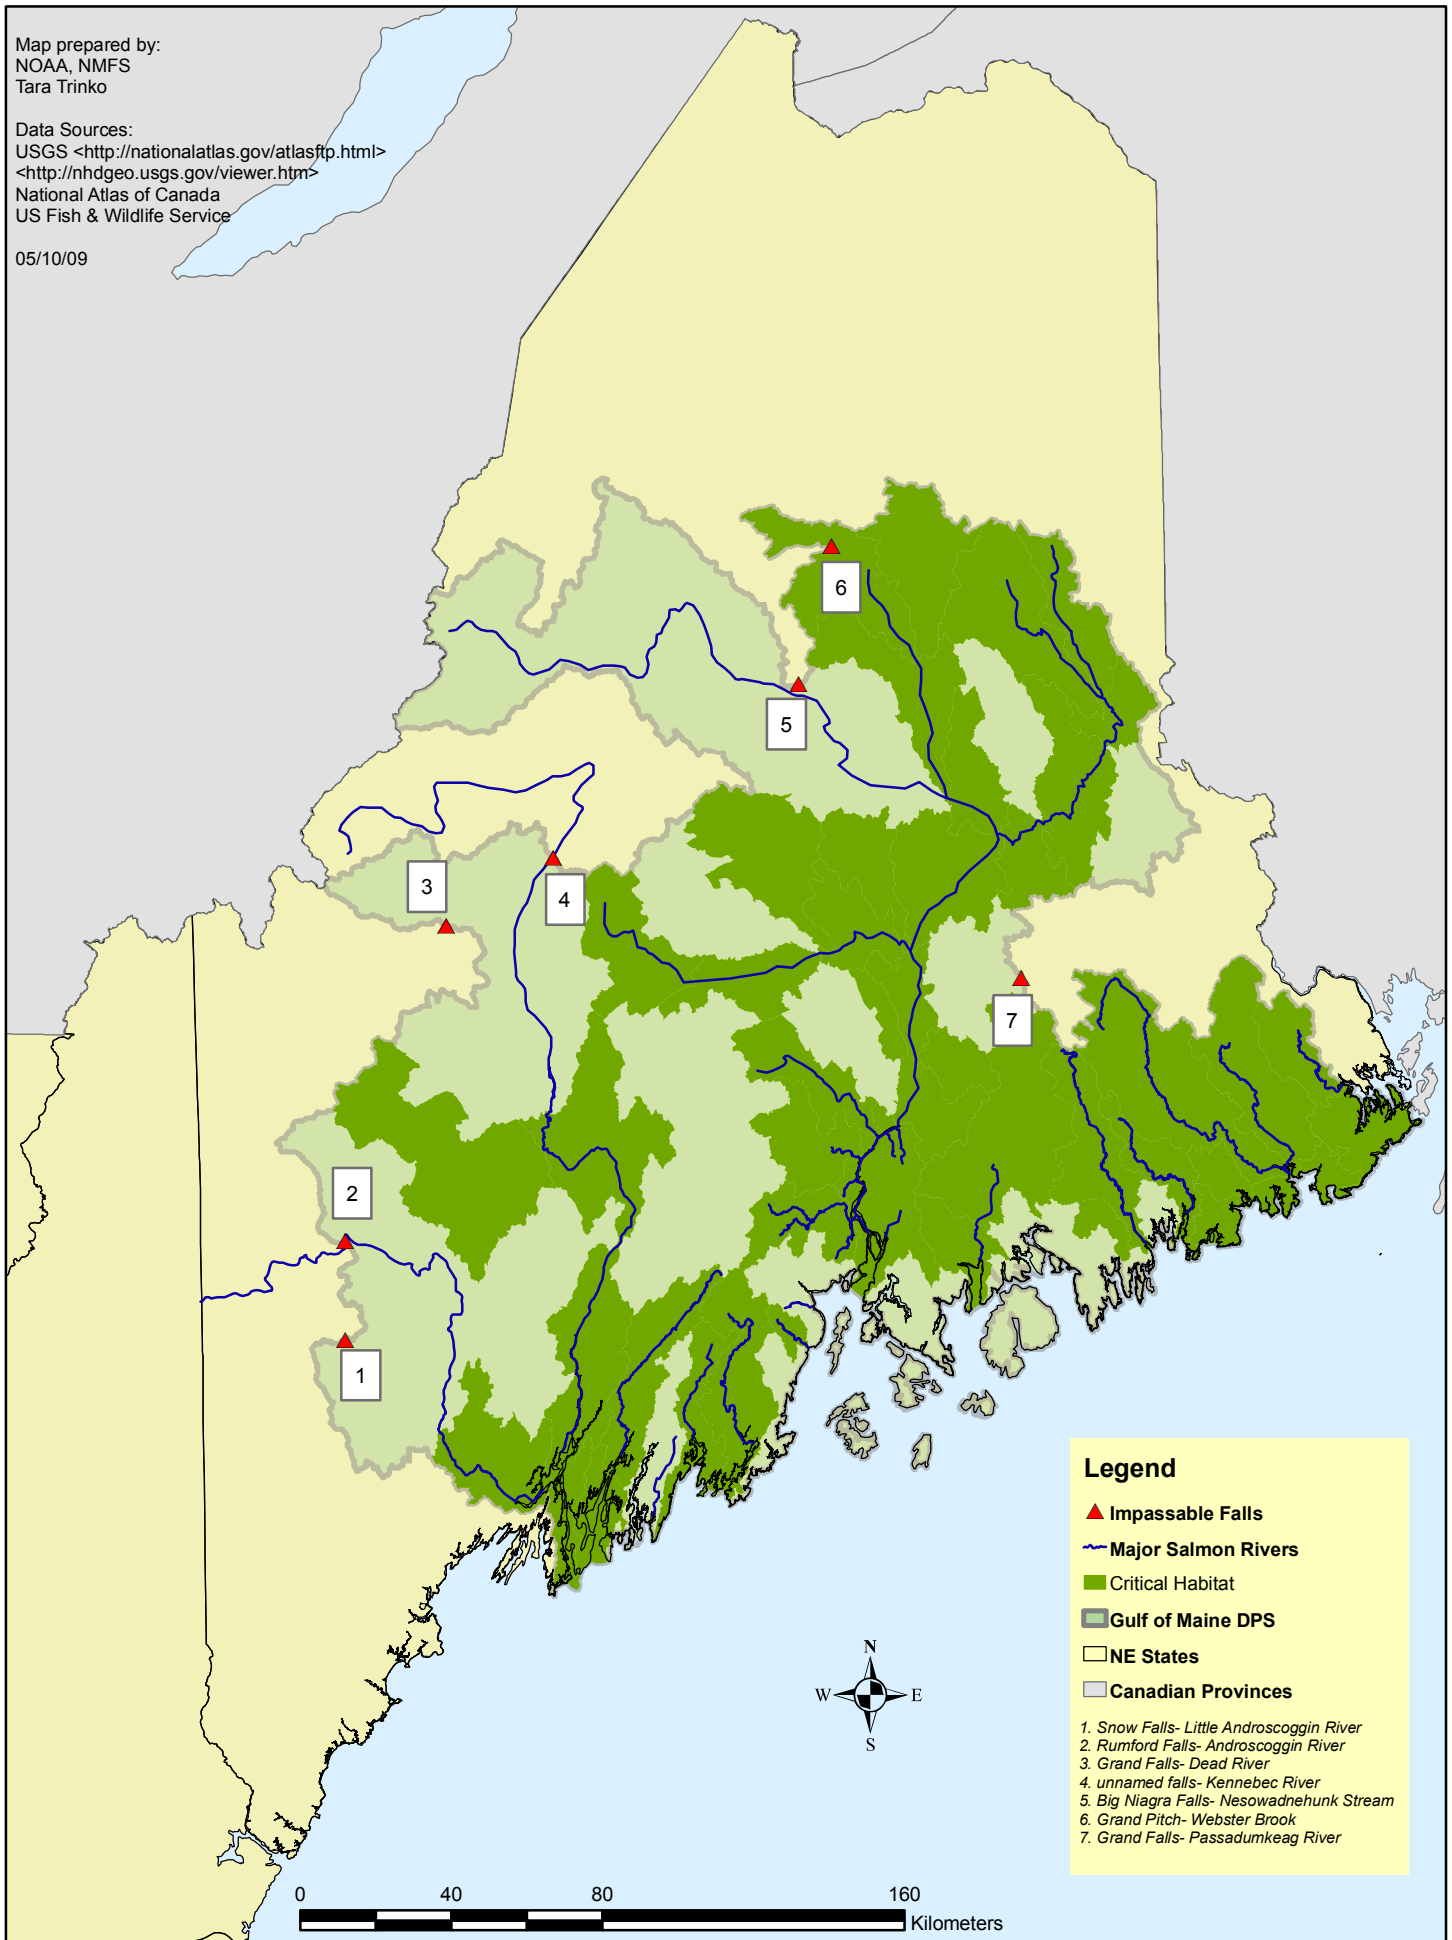

Map prepared by:
NOAA, NMFS
Tara Trinko

Data Sources:
USGS <<http://nationalatlas.gov/atlasftp.html>>
<<http://nhdgeo.usgs.gov/viewer.htm>>
National Atlas of Canada
US Fish & Wildlife Service

05/10/09

Legend

- ▲ Impassable Falls
- Major Salmon Rivers
- Critical Habitat
- Gulf of Maine DPS
- NE States
- Canadian Provinces

1. Snow Falls- Little Androscoggin River
2. Rumford Falls- Androscoggin River
3. Grand Falls- Dead River
4. unnamed falls- Kennebec River
5. Big Niagra Falls- Nesowadnehunk Stream
6. Grand Pitch- Webster Brook
7. Grand Falls- Passadumkeag River